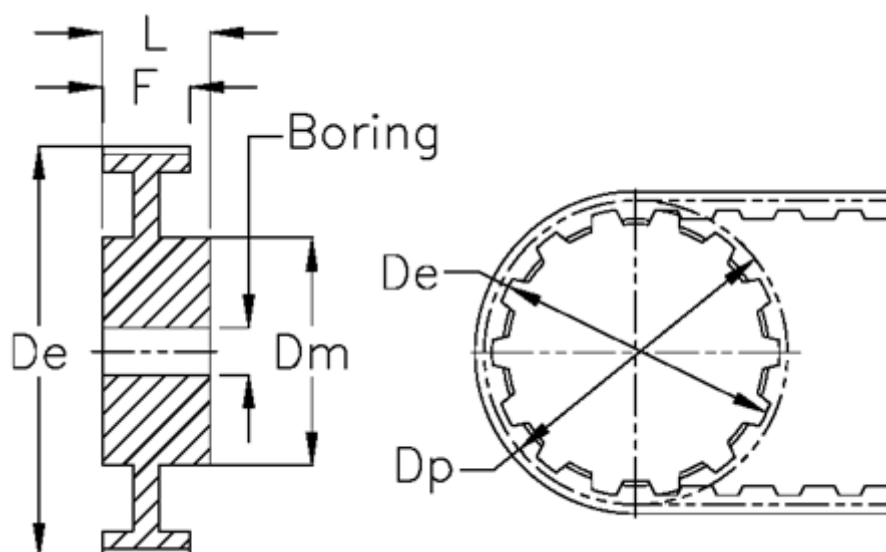

Article number: 604142048015

Description: Timing belt pulley with hub
HTD 48 5M 15

Measures

Bore	= 8	Type	= 5M
De	= 75.25	Weight	= 0.187
Di	= 30	Width	= 15
Dm	= 45		
Dp	= 76.39		
F	= 20.5		
L	= 61		
Tooth number	= 48		